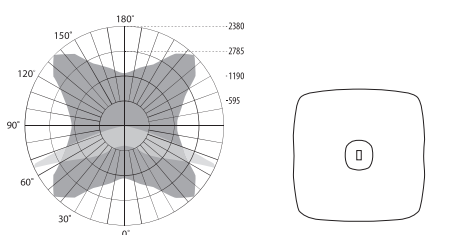

NXT™ SERIES

PHOTOMETRY / DISTRIBUTION PATTERNS

2LB Type II Standard

2HB Type II Backlight

2ES Type II Max Throw

2EM Type II Moderate Throw

2LG Type II Low Glare

3LB Type III Standard

3LM Type III Moderate

3HB Type III Backlight

4AH ANZ High Throw

5SM Type V Square

5RM Type V Round