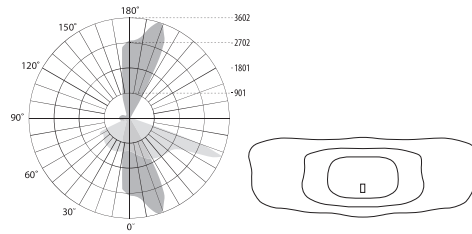

NXT™ SERIES

PHOTOMETRY / DISTRIBUTION PATTERNS

2LB Type II Standard

2HB Type II Backlight

2ES Type II Max Throw

2EM Type II Moderate Throw

2LG Type II Low Glare

3LB Type III Standard