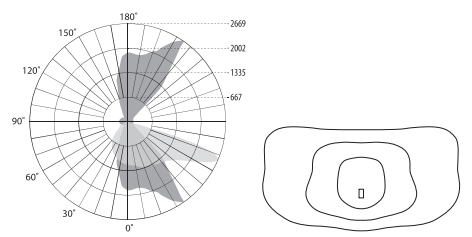

3HB Type III Backlight