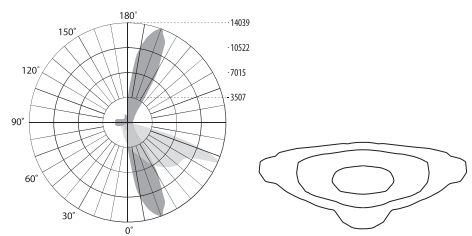

NXT™ SERIES

PHOTOMETRY / DISTRIBUTION PATTERNS

2LB Type II Standard

2HB Type II Backlight

2ES Type II Max Throw

2EM Type II Moderate Throw

2LG Type II Low Glare

3LB Type III Standard