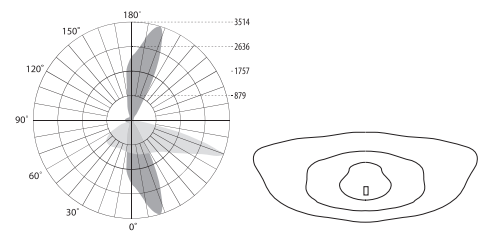

NXT™ SERIES

PHOTOMETRY / DISTRIBUTION PATTERNS

2LB Type II Standard

2HB Type II Backlight

2ES Type II Max Throw

2EM Type II Moderate Throw

2LG Type II Low Glare

3LB Type III Standard