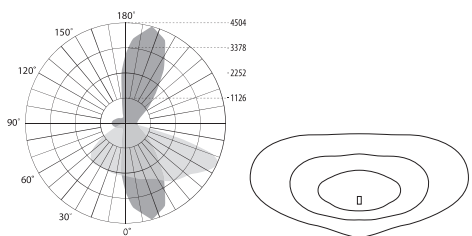

NXT™ SERIES

PHOTOMETRY / DISTRIBUTION PATTERNS

2LB Type II Standard

2HB Type II Backlight

2ES Type II Max Throw

2EM Type II Moderate Throw

2LG Type II Low Glare

3LB Type III Standard