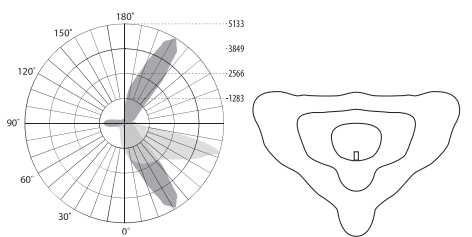

3LM Type III Moderate