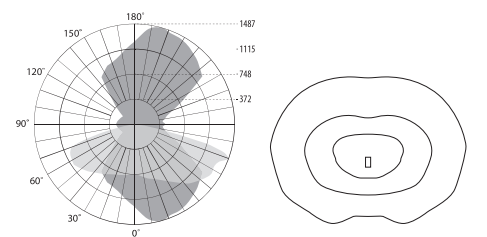

4AH ANZ High Throw