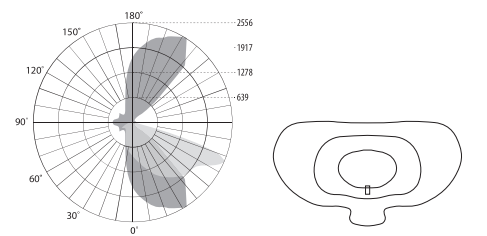

NXT™ SERIES

PHOTOMETRY / DISTRIBUTION PATTERNS

2LB Type II Standard

2HB Type II Backlight

2ES Type II Max Throw

2EM Type II Moderate Throw

2LG Type II Low Glare

3LB Type III Standard