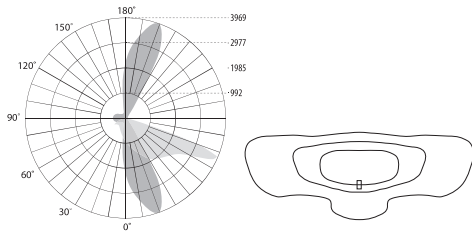

NXT™ SERIES

PHOTOMETRY / DISTRIBUTION PATTERNS

2LB Type II Standard

2HB Type II Backlight

2ES Type II Max Throw

2EM Type II Moderate Throw

2LG Type II Low Glare

3LB Type III Standard

3LM Type III Moderate

3HB Type III Backlight

4AH ANZ High Throw

5SM Type V Square

5RM Type V Round